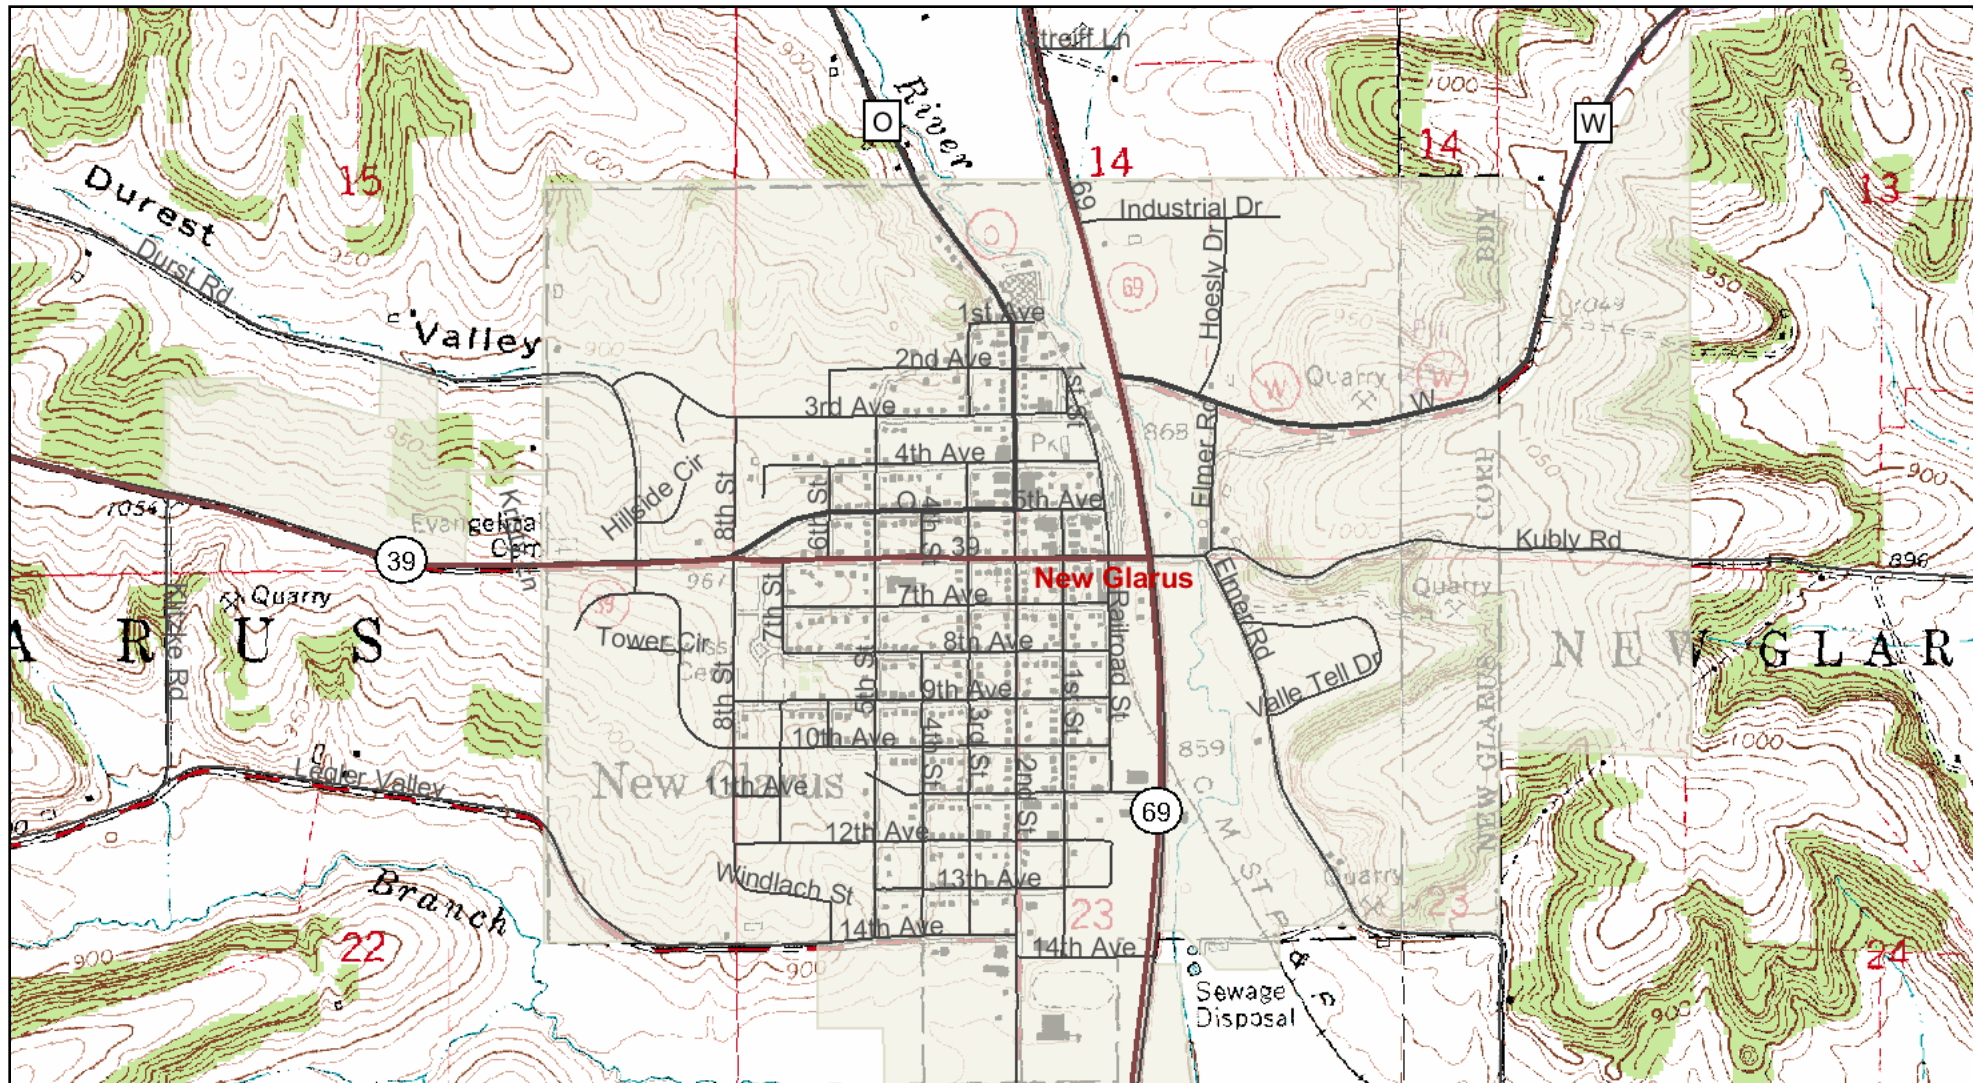

Map Created on Mar 25, 2011

Legend

- Dams
- Major Highways
- Interstate
- State Highway
- U.S. Highways
- County Roads
- Local Roads
- Cities and Villages
- Village
- City

0 1500 3000 4500 ft.

Scale: 1:16,087

This map is a user generated static output from an Internet mapping site and is for general reference only. Data layers that appear on this map may or may not be accurate, current, or otherwise reliable. THIS MAP IS NOT TO BE USED FOR NAVIGATION.

Notes: VNG and ETZ topo north